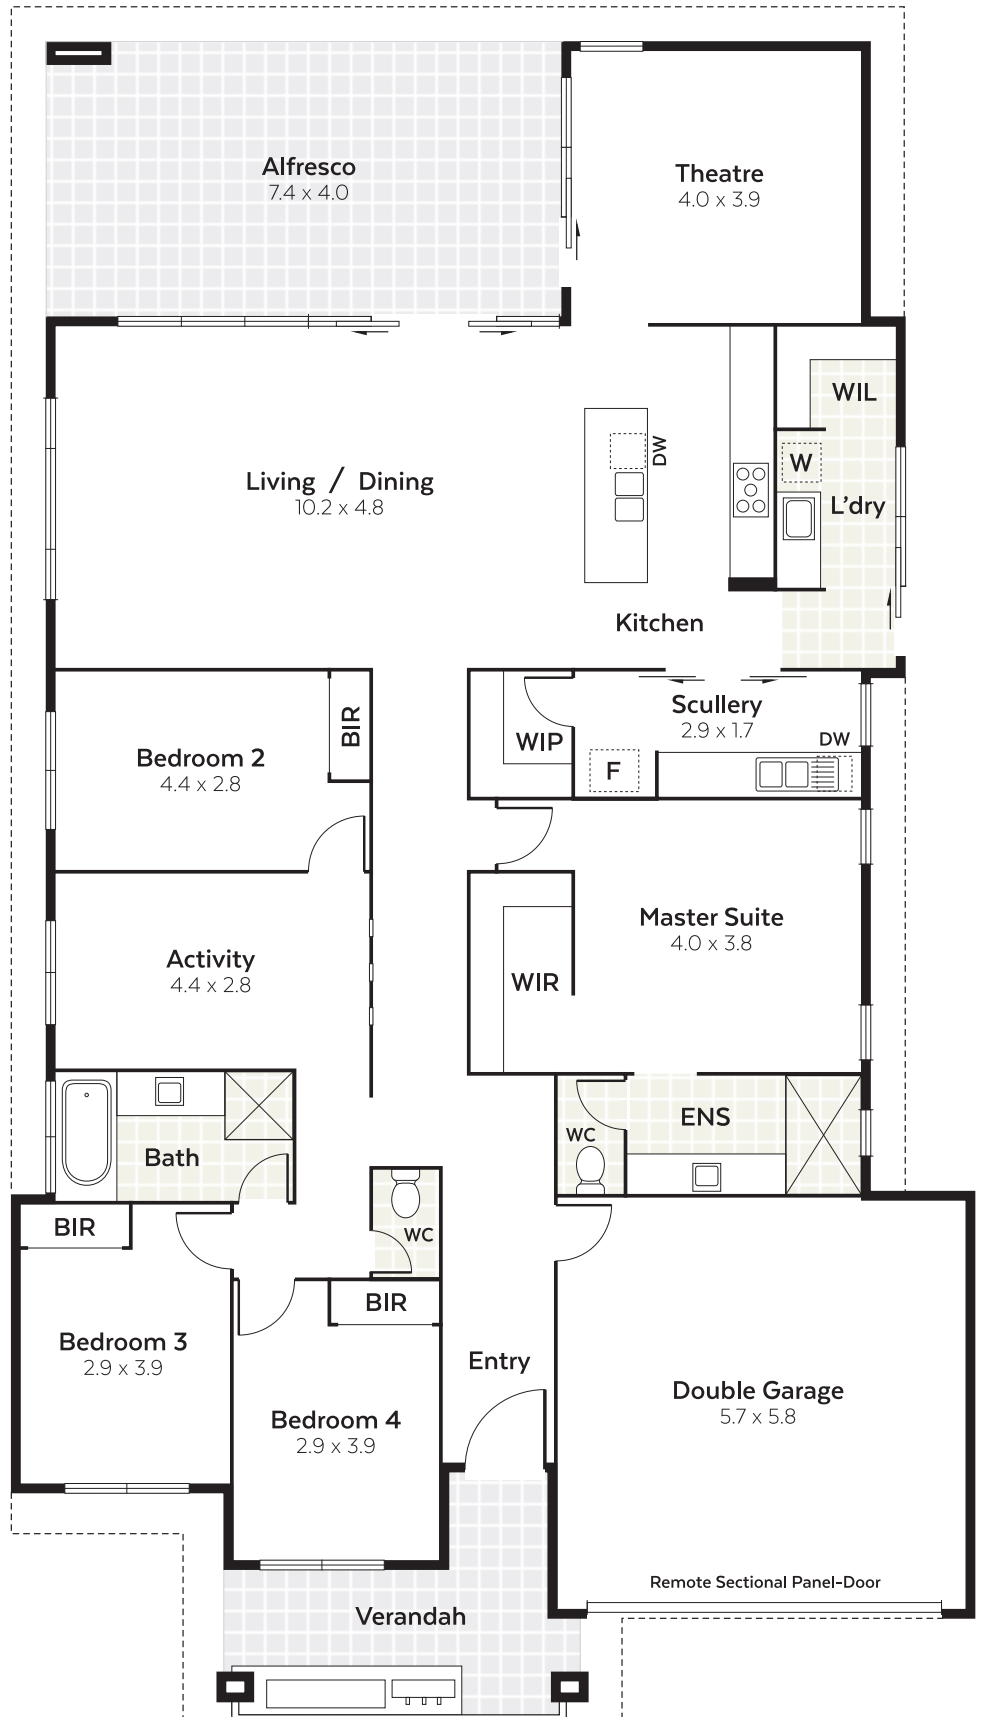

Approximate Areas:

House Internal Area	208.7m ²
Garage	36.9m ²
Verandah	11.8m ²
Alfresco	29.6m ²
TOTAL	287.0m²

**TURQUOISE
CHASE**

7 Turquoise Chase DAYTON

NORTH