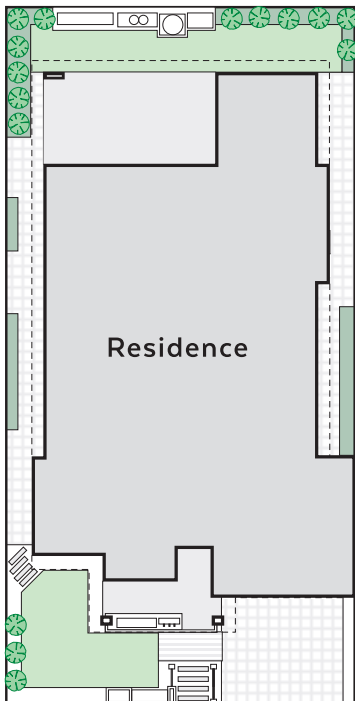

Approximate Areas:

House Internal Area	208.7m ²
Garage	36.9m ²
Verandah	11.8m ²
Alfresco	29.6m ²
TOTAL	287.0m²

**TURQUOISE
CHASE**

7 Turquoise Chase DAYTON

NORTH